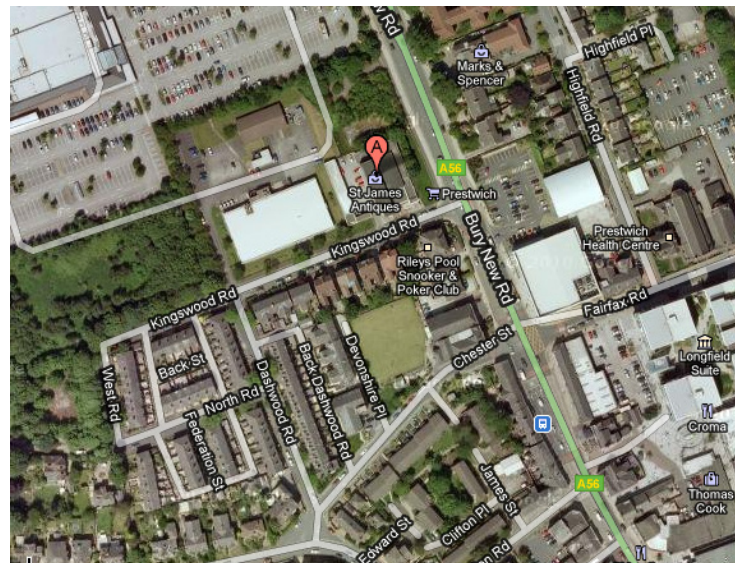

Travel Directions to Prestwich

iSOFT Prestwich Office:
Kingswood Road,
Prestwich,
Manchester,
M25 3BP
Tel: +44 (0) 844 736 9420
Fax: +44 (0) 844 736 9421

From the M6 (North)

Head south on the M6.

At junction 30 take the left hand lane signposted Manchester, Leeds (M62) to join M61

At the end of the M61, take left hand lanes to join M60 signposted Leeds (M62)

Leave the M60 at junction 17, then at the roundabout take the third exit onto Bury New Road (A56) signposted, Prestwich, Manchester City Centre.

Proceed through first set of traffic lights (Tesco on rhs).

Immediately before the Pelicon crossing, Turn right onto Kingswood Road (Prestwich Post Office is on the corner of Kingswood Road).

The iSOFT Prestwich office is located on the right hand side, parking is to the rear, return to reception at the front of the building.

Proceed along M6 to Junction 21A. Branch left signposted M62 Leeds.

Take the left hand lane to join the M60, clockwise, sign post Leeds (M62)

Leave the M60 at junction 17, then at the roundabout take the third exit onto Bury New Road (A56) signposted, Prestwich, Manchester City Centre.